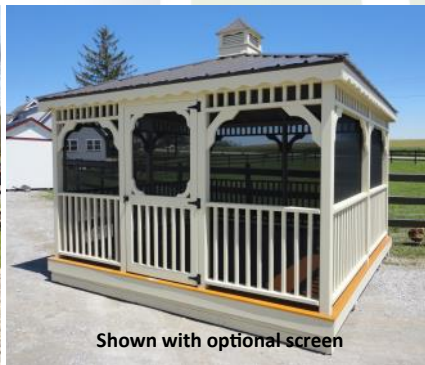

PAVILION

Double Roof Pavilion Add 6%

A - Roof Pavilion 5% Less

GAZEBO

Double Roof Gazebo

Single Roof Pavilion

- ◆ Paint colors on the back of brochure are colors available for the posts and railing. Painted Railing is standard. Add 6% for Stained Railing.
- ◆ Add 25% for screen. Includes screen under floor and screen door.
- ◆ Add 6% for shingle roof on Gazebos and Pavilions.
- ◆ Add \$1 per sq. ft. for composite floor.

Brown Composite Floor

Gray Composite Floor

Double Roof Octagon Gazebo

Size	Price	36 mo.	48 mo.
8X8 (no Swing)	4,160.00	192.59	169.11
10X10 (no Swing)	5,115.00	236.81	207.93
12X12 (no Swing)	6,075.00	281.25	246.95
8X12 (w/Swing)	6,170.00	285.65	250.81
10X12(w/Swing)	6,680.00	309.26	271.54
10X16 w/Swing)	7,930.00	367.13	322.36
12X16 (w/Swing)	8,660.00	400.93	352.03
12X18 (w/Swing)	9,240.00	427.78	375.61
12X20 (w/Swing)	9,875.00	457.18	401.42
12X24 (w/Swing)	11,420.00	528.70	464.23
12X30 (w/Swing)	14,020.00	649.07	569.92