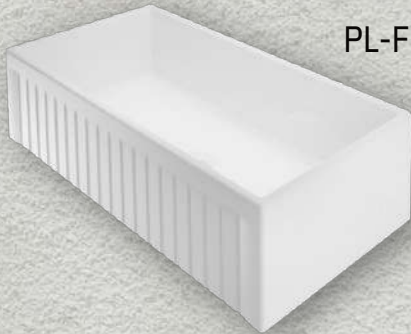

1/2 HP OR 3/4 HP GARBAGE DISPOSER

CLASSIC FARMHOUSE

KITCHEN PACKAGE

PICK A SINK

Available in 24", 30", & 33" Wide

PL-FC103

PL-FC099

PICK A FAUCET