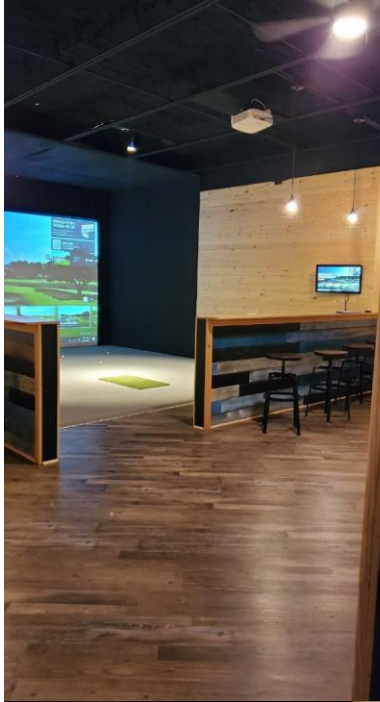

Bay 1
-Single Bay
for up to 8
people play.
Private for
you or a
small group