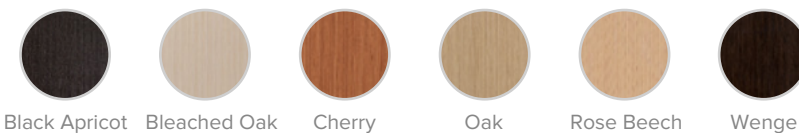

Available Glass Options

- 1. Frosted Tempered Glass 5/16"
- 2. Black Tempered Glass
- 3. Clear Tempered Glass

Also Available in Custom Paint Colors

"Be brave. Take risks. Nothing can substitute experience."
Paulo Coelho

Modena Collection

Modena Collection

Modern Style

Wood Veneer Door Finishes

Painted Door Finishes

Also Available in Custom Paint Colors

Available Glass Options

1. Frosted Tempered Glass 5/16"
2. Black Tempered Glass
3. Clear Tempered Glass