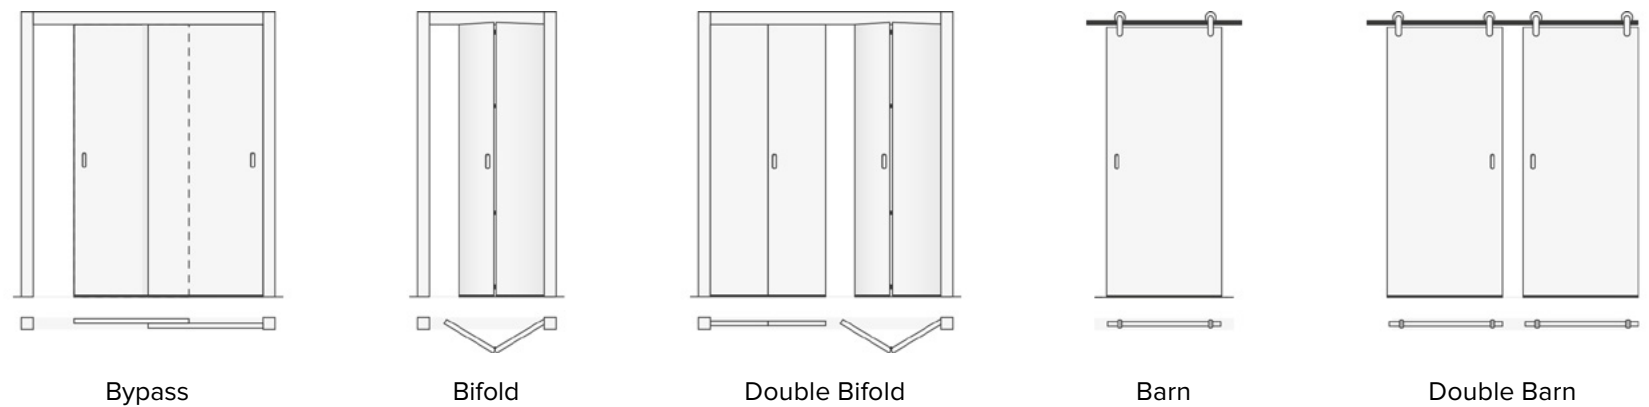

Door Types

Looking for doors that won't take up a lot of space? Or, to make the interior of your home more interesting, you need a door that will look kind of special? Maybe you would like to zone your room space with a door? In order to solve any of your problems, Teo Doors offers a wide range of the door opening types. Almost any slab in the catalog can be made in one of these specifications.