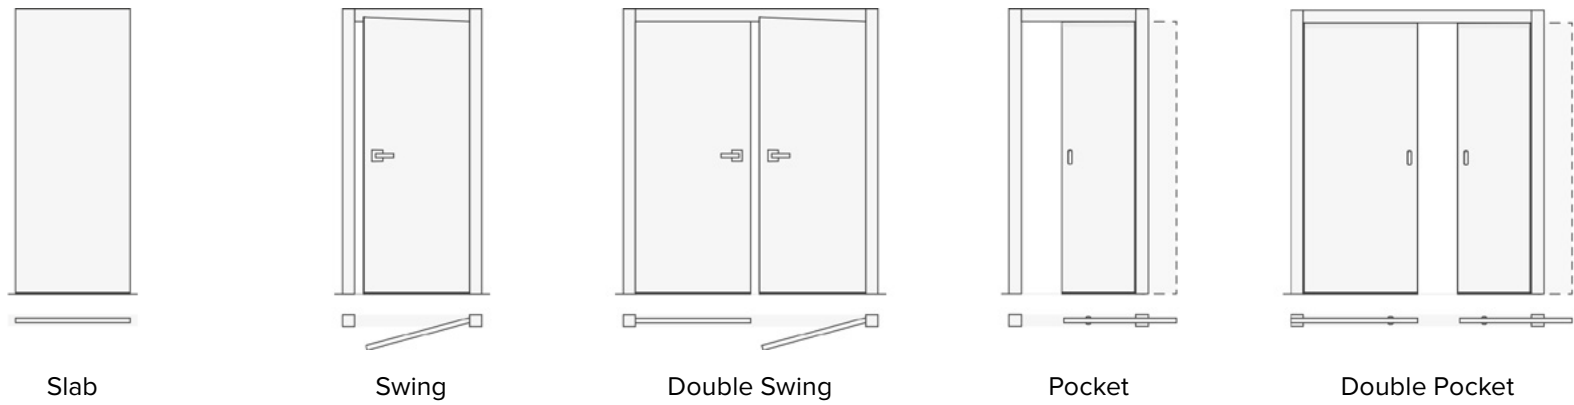

Door Types

Looking for doors that won't take up a lot of space? Or, to make the interior of your home more interesting, you need a door that will look kind of special? Maybe you would like to zone your room space with a door? In order to solve any of your problems, Teo Doors offers a wide range of the door opening types. Almost any slab in the catalog can be made in one of these specifications.