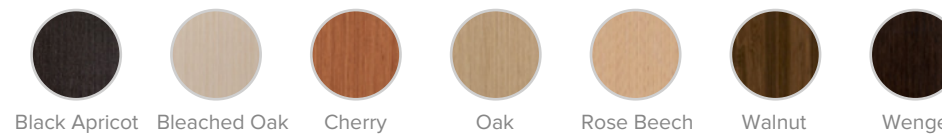

Modena Collection

Modena Collection

Modern Style

Wood Veneer Door Finishes

Painted Door Finishes

Also Available in Custom Paint Colors

Available Glass Options

1. Frosted Tempered Glass 5/16"
2. Black Tempered Glass
3. Clear Tempered Glass

"The best revenge is massive success."
Frank Sinatra

Bella Collection

Bella Collection

Modern Style

Wood Veneer Door Finishes

Painted Door Finishes

Available Glass Options

1. Frosted Tempered Glass 5/16"
2. Black Tempered Glass
3. Clear Tempered Glass

Also Available in Custom Paint Colors

"Beauty begins the moment you decide to be yourself."
Coco Chanel

Mirabella Collection

Painted Door Finishes

White

Primed

Also Available in Custom Paint Colors

Shaker Style collection