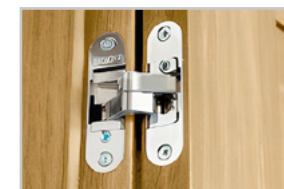

Solid 35 mm or 22 mm thick rail

CPL surface or PREMIUM laminate which is both good-looking and durable

Solid dowel joint

Three concealed hinges set, available in silver, black and gold colors.

Aesthetic frameless tongue-and-groove glazing without bars