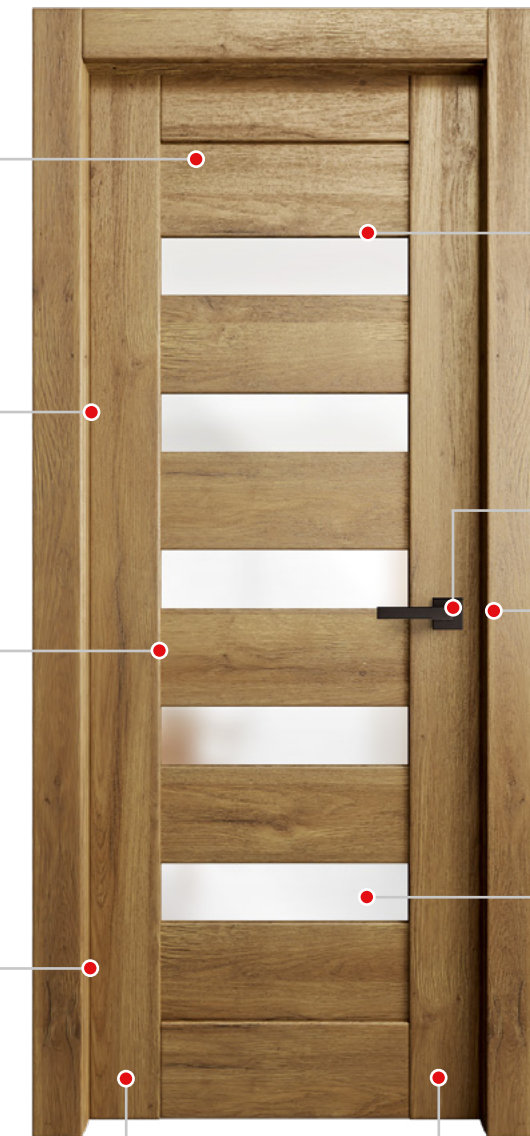

Solid 35 mm or 22 mm thick rail

CPL surface or PREMIUM laminate which is both good-looking and durable

Solid dowel joint

Three concealed hinges set, available in silver, black and gold colors.

Aesthetic frameless tongue-and-groove glazing without bars