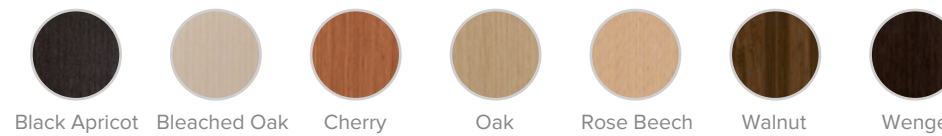

Simply Elegant Interior Doors

Interior Door Collection

Modern Style

The Modern Style doors collection offered by **TEO** Doors combines simplicity of form with state-of-the-art functionality. With their elegantly understated look and top-of-the-line materials, these doors can play a harmonizing role in interior design, balancing out the rest of the décor and accentuating the owner's style preferences.

“Design is not for philosophy,
it’s for life.”
Issey Miyake

Aluminum Stripes

Aluminum Profile

Wood Veneer

Frosted
Glass

Elegante Collection

Wood Veneer Door Finishes

Painted Door Finishes