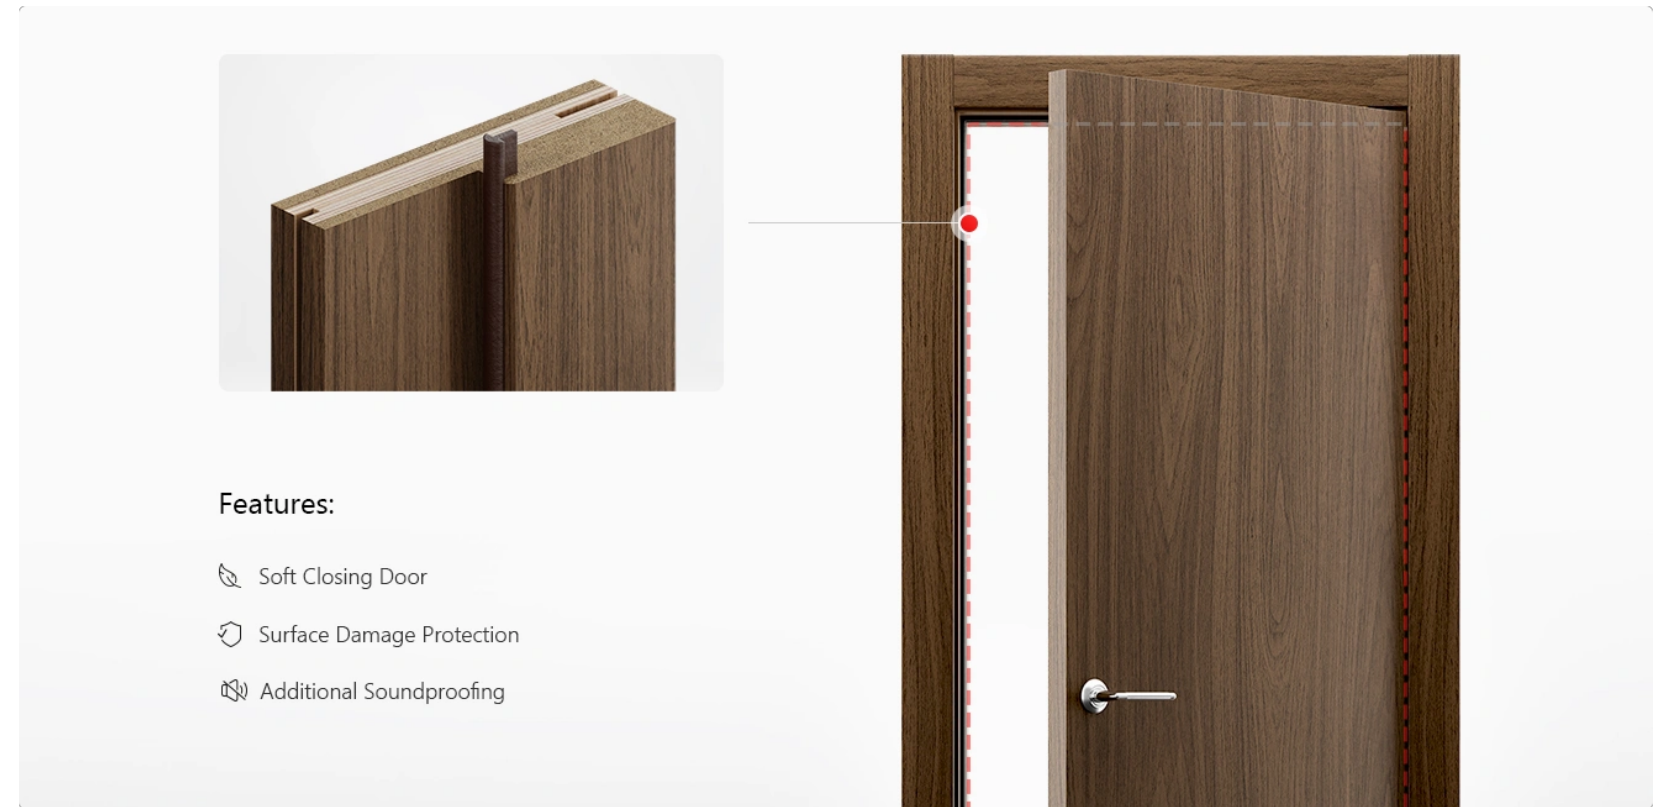

Frameless Doors

Rubber Seal

Every door model features special sealing gaskets. These provide a silent door closure and additional soundproofing. When the door is shut, their unique shape absorbs the contact between the door and door stop, eliminating the sound of slamming and protecting the finish surface from damage.