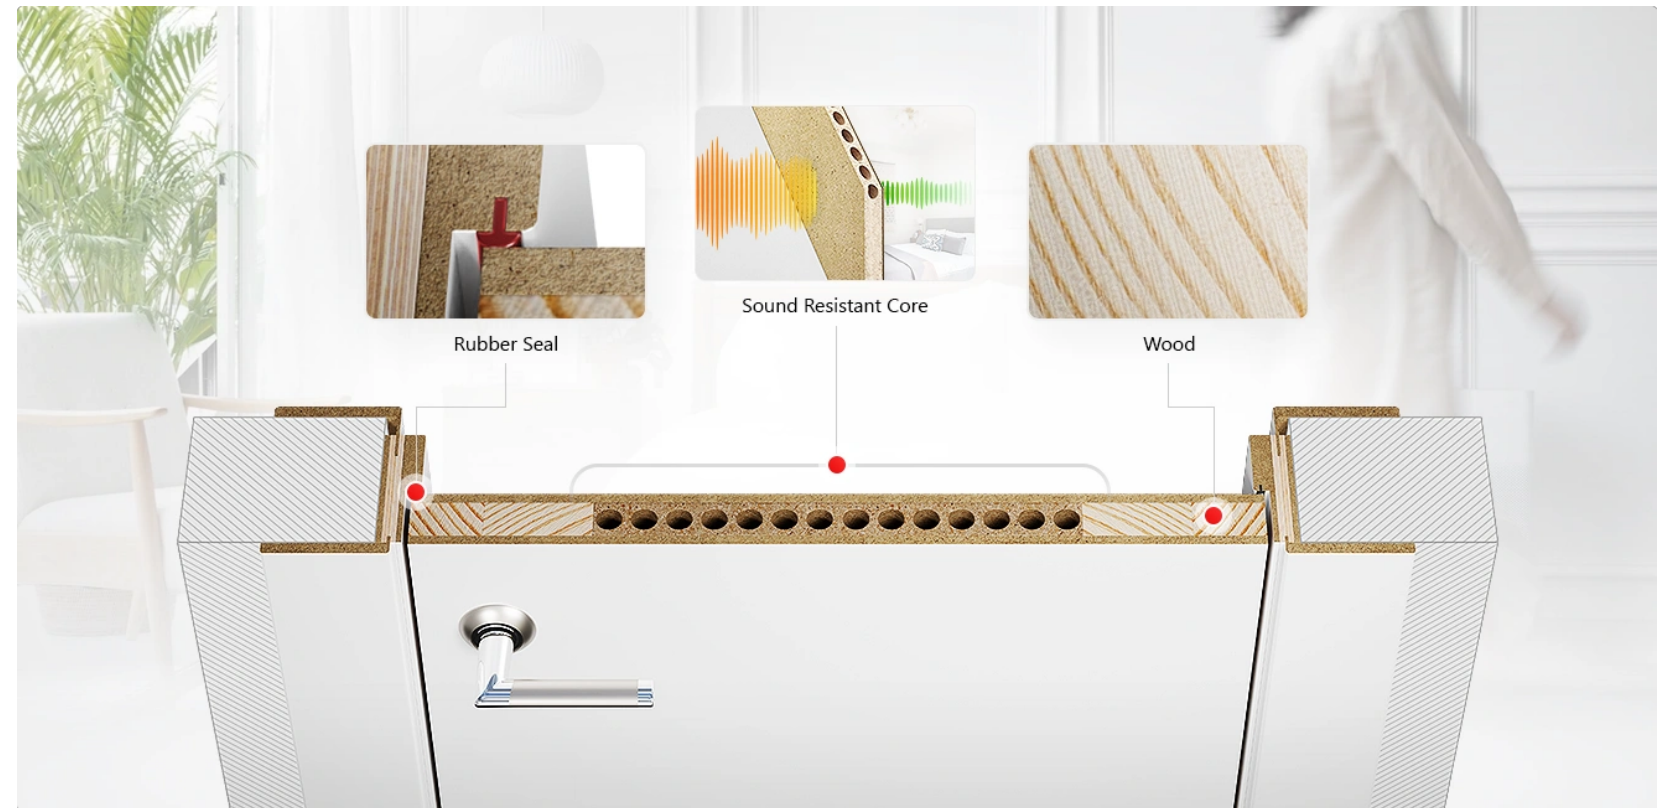

Bronze

Chrome

Black

Non Mortise Hinges

Frameless doors have a high level of strength and stiffness and high level of soundproofing. They are resistant to high humidity, temperature resistant to changes in temperature and to door leaf shrinkage.

Constructive structure consists of: sandwich panel (MDF, a bar of pine), located inside the door leaf between two MDF panels (6 mm), cavities in the door of such a design with foam.

The leaf can have a different decor on each side of the door. The set of Invisible frame and leaf is equipped with Concealed hinges from Italian production.

Frameless Doors

Rubber Seal

Every door model features special sealing gaskets. These provide a silent door closure and additional soundproofing. When the door is shut, their unique shape absorbs the contact between the door and door stop, eliminating the sound of slamming and protecting the finish surface from damage.